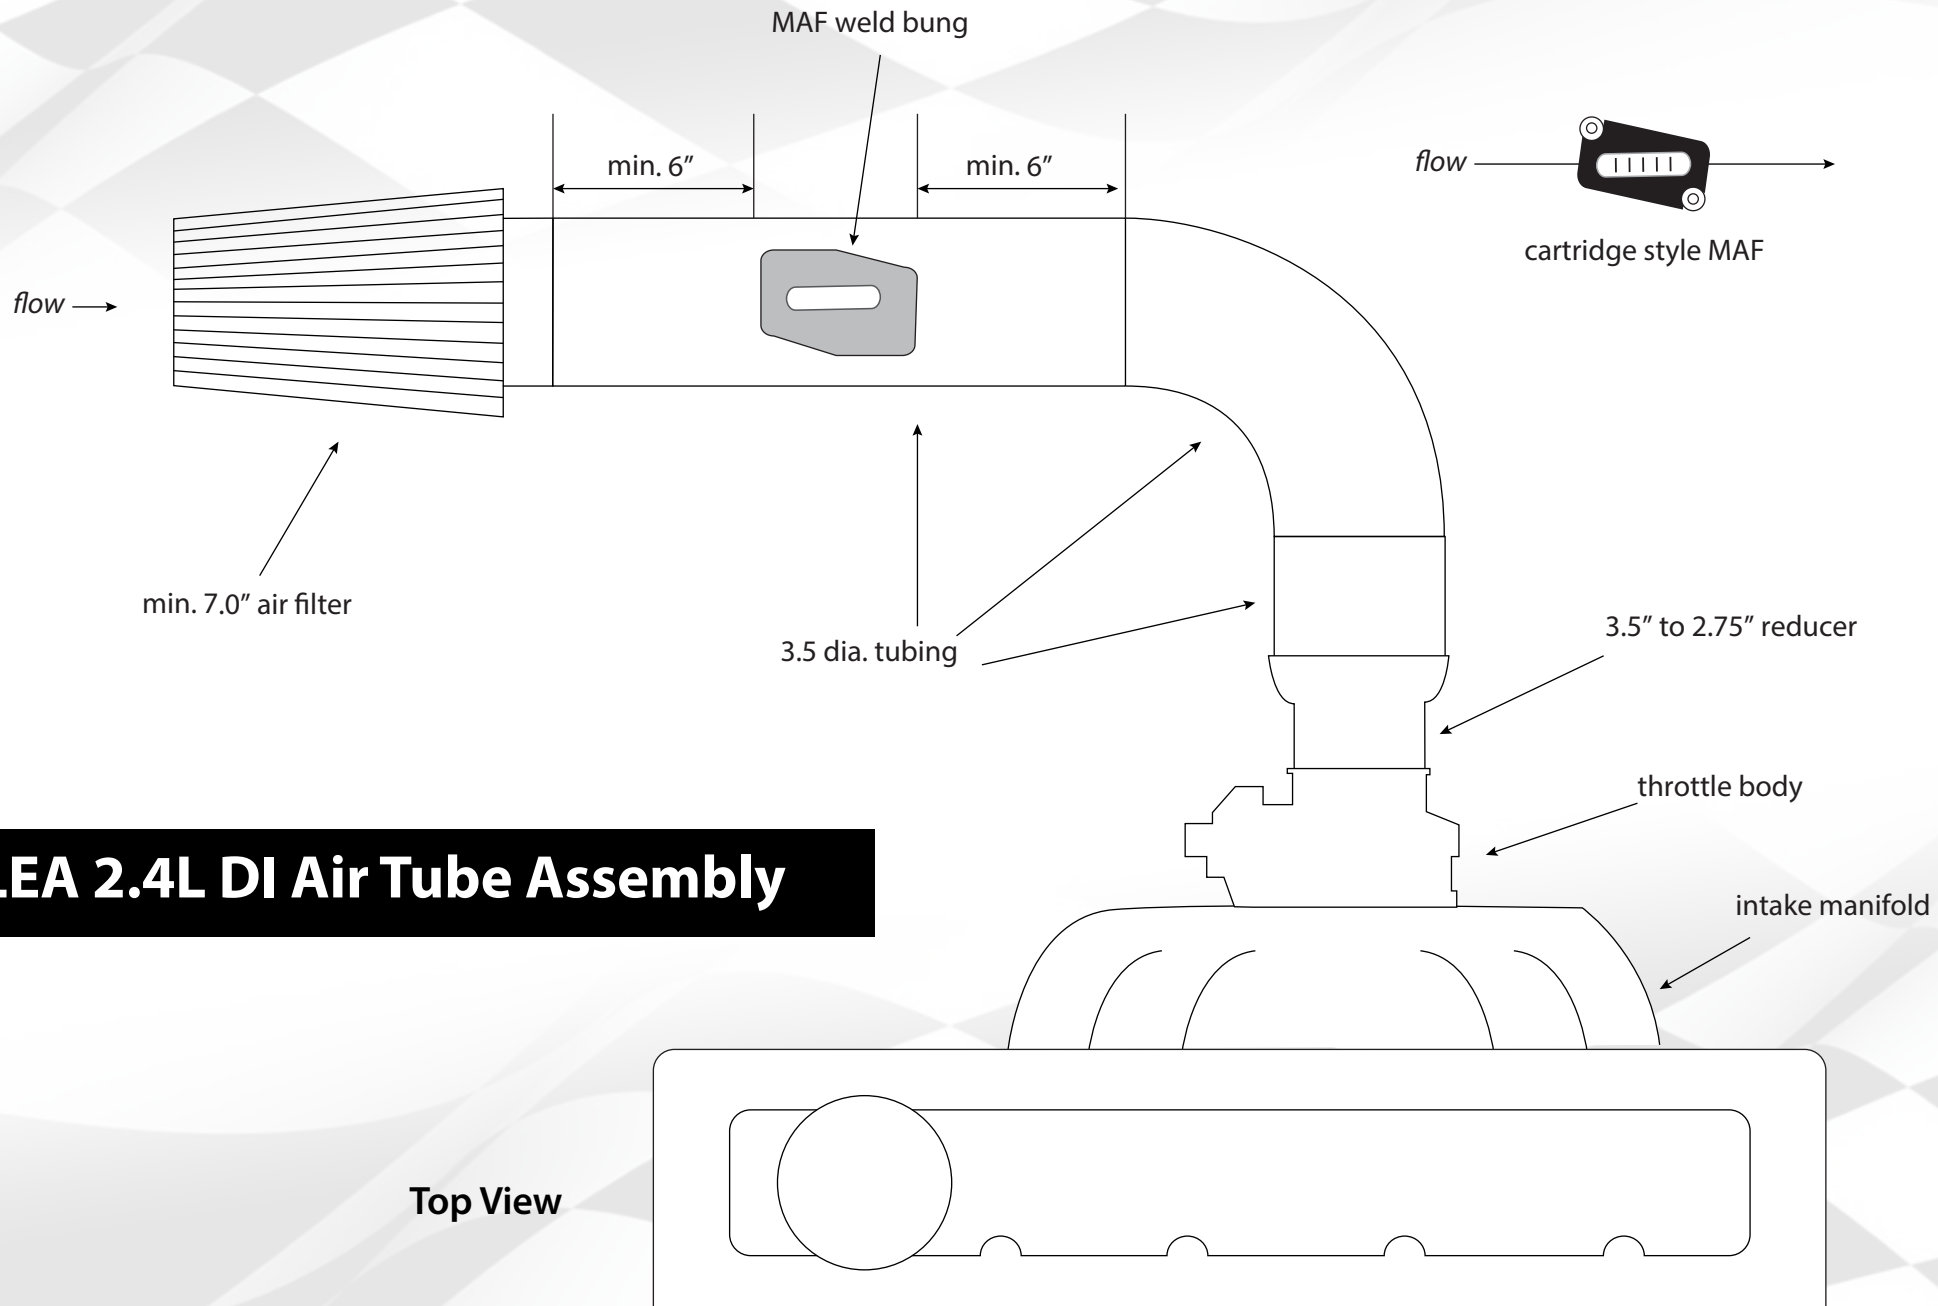

725 SOUTH LA CADENA DRIVE COLTON CA 92324
909.291.7550
www.cbmmotorsports.com

LEA 2.4L DI Air Tube Assembly