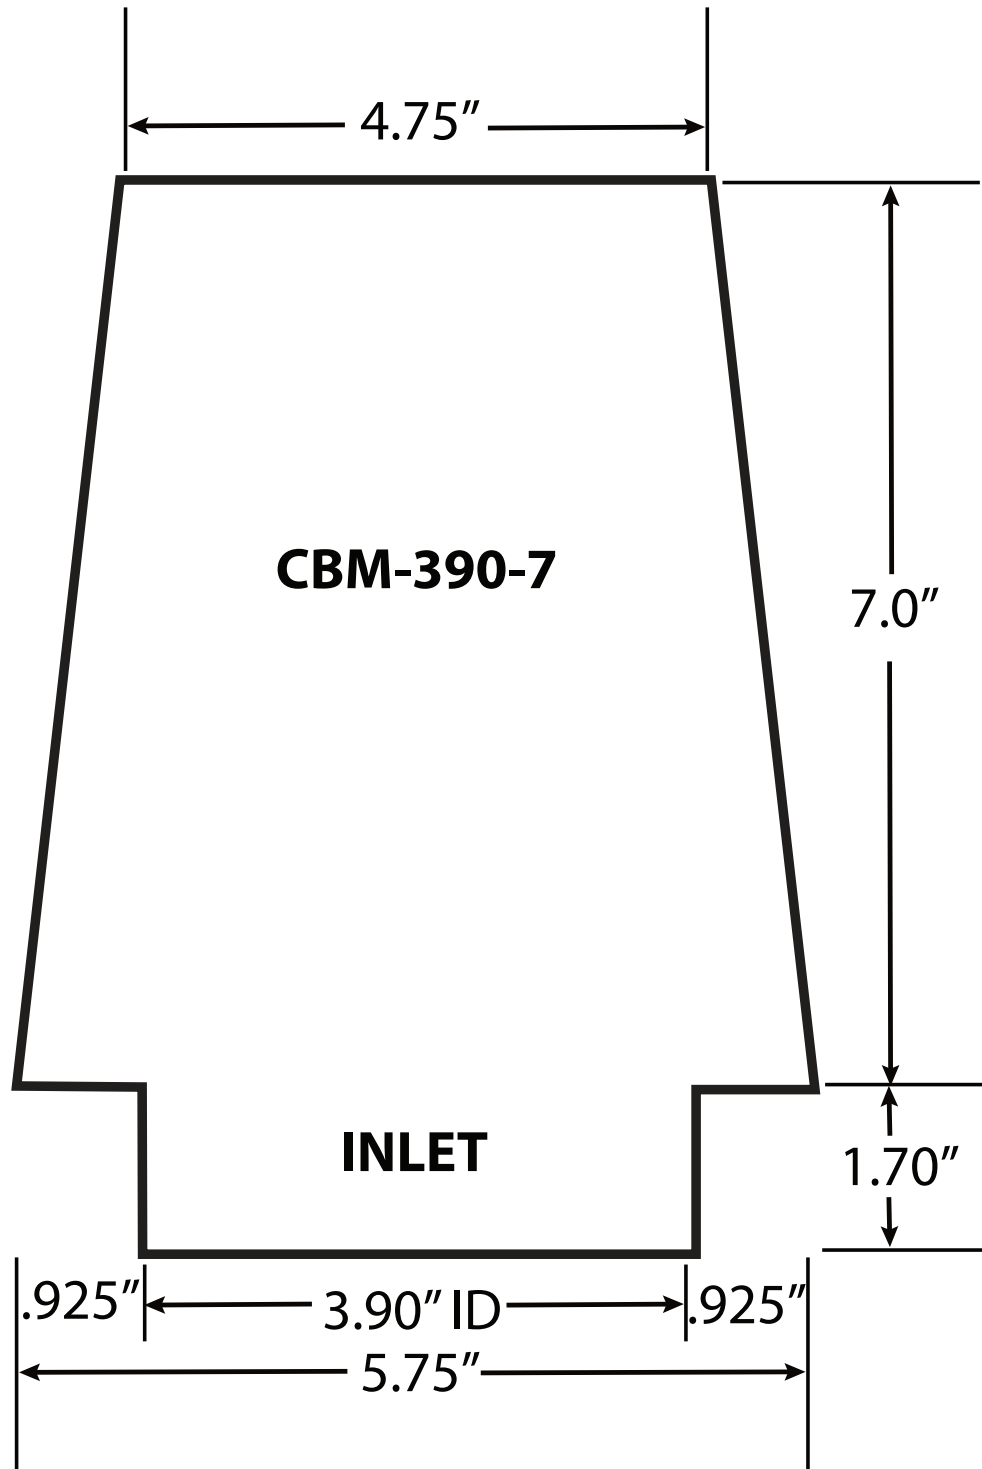

NOT TO SCALE

#CBM-390-7

CBM MOTORSPORTS™ 7.0" LENGTH 3.90" INLET 7 LAYER HEAVY DUTY CONICAL AIR FILTER