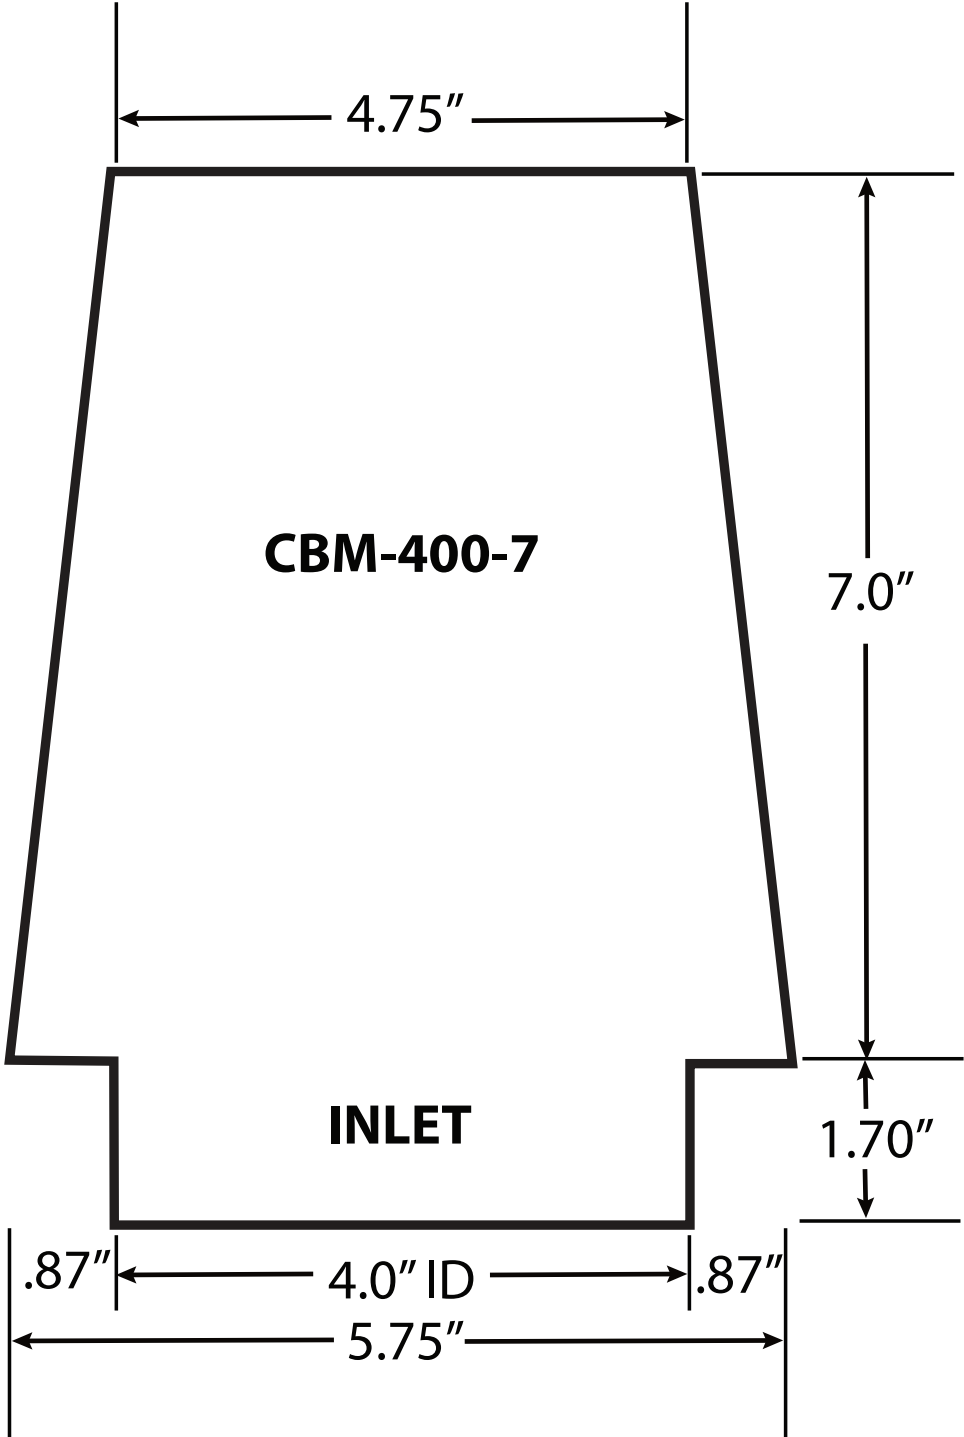

NOT TO SCALE

#CBM-400-7

CBM MOTORSPORTS™ 7.0" LENGTH 4.0" INLET 7 LAYER HEAVY DUTY CONICAL AIR FILTER