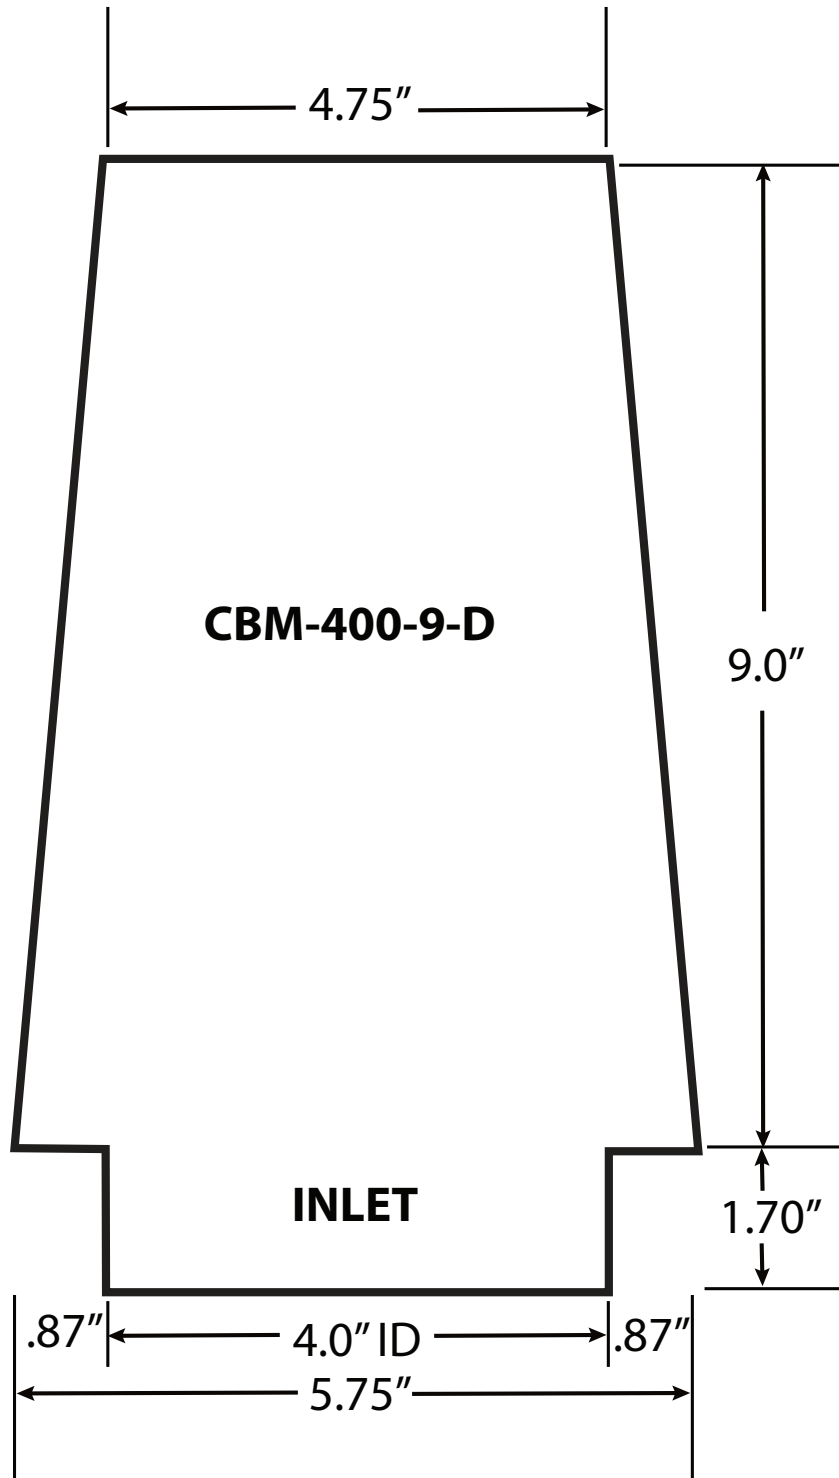

NOT TO SCALE

#CBM-400-9-D

CBM MOTORSPORTS™ 9.0" LENGTH 4.0" INLET HEAVY DUTY PAPER CONICAL AIR FILTER